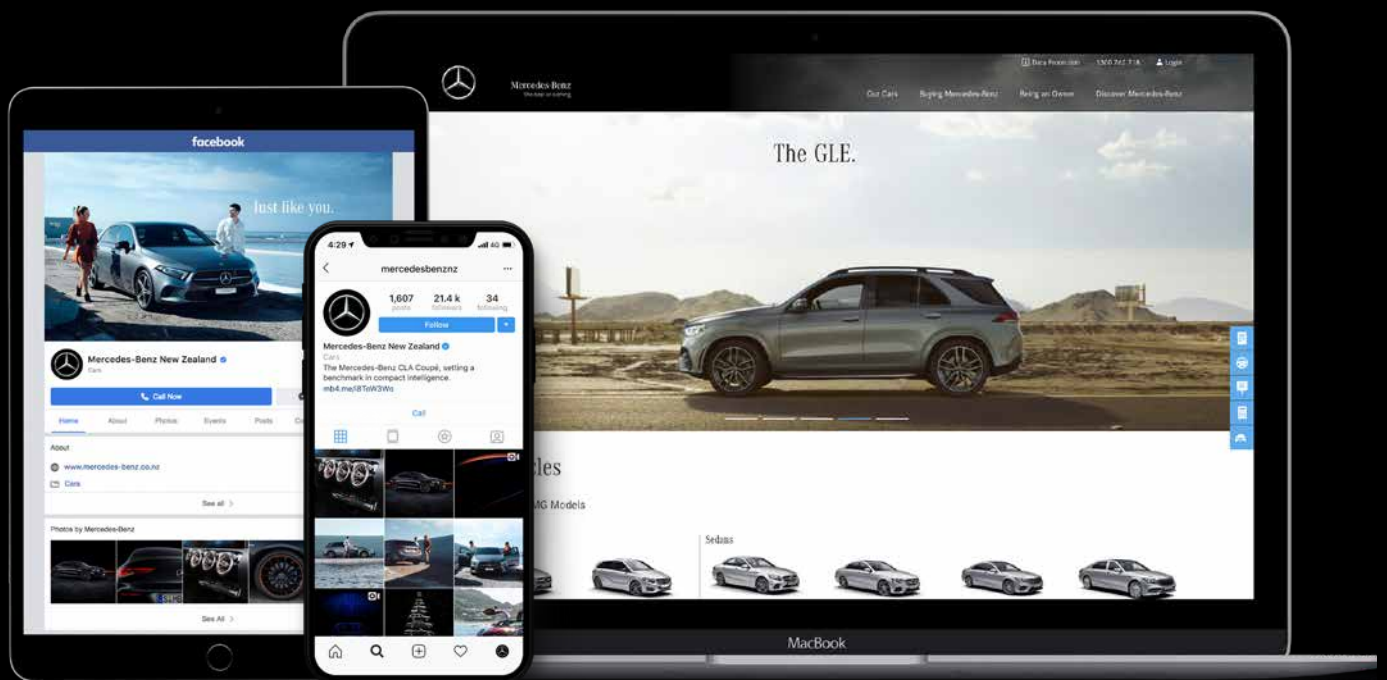

Stay up to date with Mercedes-Benz New Zealand.

www.mercedes-benz.co.nz

Keep up to date with the latest Mercedes-Benz New Zealand launches,
news and events through our digital and social platforms.